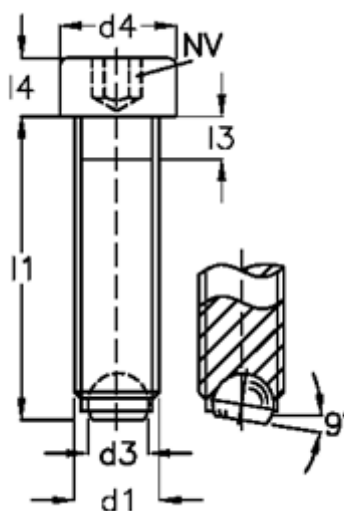

Data Sheet

Article number: 2092771011A
Description: E+G Screws with ball
GN 606-M16-60-BN

Measures

d1	= M16
d2	= 12.0
d3	= 10.7
d4	= 24
Internal hexagon	= 14.0
l1	= 60
l3	= 6.0
l4	= 16